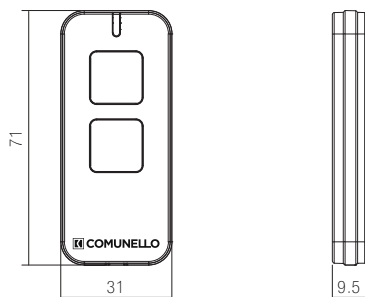

# VICTOR 2 RC

2 channel radio command Rolling Code

## DIMENSIONS

PACKAGE	WEIGHT
1 pcs.	0,02 kg